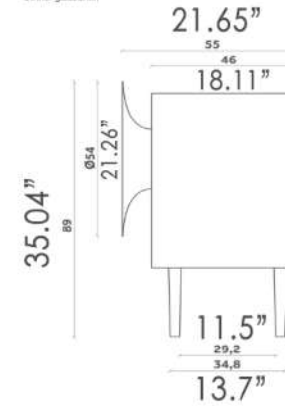

TECHNICAL DETAILS

Integrated audio system

MATERIALS:
-Lacquer
-Wood
-Ceramic

CARUSO
Cabinet
Design Paolo Cappello
BF 37

1 inner glass shelf

CARUSO XL
Cabinet
Design Paolo Cappello
BF 38

1 inner glass shelf