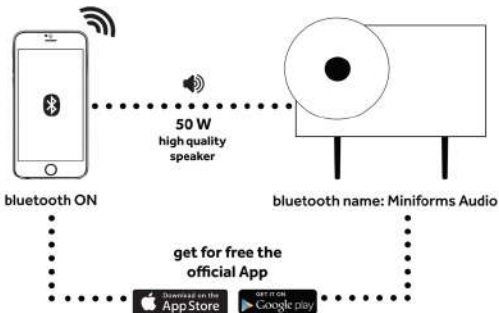

TECHNICAL DETAILS

Integrated audio system

MATERIALS:
-Lacquer
-Wood
-Ceramic

CARUSO
Cabinet
Design Paolo Cappello
BF 37

1 inner glass shelf

CARUSO XL
Cabinet
Design Paolo Cappello
BF 38

1 inner glass shelf