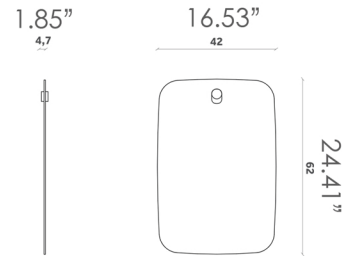

### FINISHES

Peg

Wood

Beech

MATERIALS:

- Wood
- Mirror

**LES BROTHERS**  
Mirror  
Design Paolo Cappello  
SP 17

**LES BROTHERS**  
Mirror  
Design Paolo Cappello  
SP 18

**LES BROTHERS**  
Mirror  
Design Paolo Cappello  
SP 19

**BIGGER BROTHERS**  
Mirror  
Design Paolo Cappello  
SP 34

**BIGGER BROTHERS**  
Mirror  
Design Paolo Cappello  
SP 35

**MIDDLE BROTHERS**  
Mirror  
Design Paolo Cappello  
SP 36