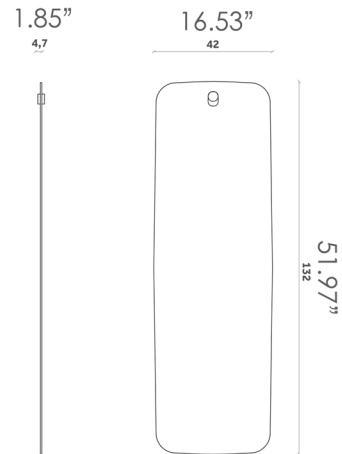

### FINISHES

Peg

Wood

Beech

MATERIALS:

- Wood
- Mirror

**LES BROTHERS**  
Mirror  
Design Paolo Cappello  
SP 17

**LES BROTHERS**  
Mirror  
Design Paolo Cappello  
SP 18

**LES BROTHERS**  
Mirror  
Design Paolo Cappello  
SP 19

**BIGGER BROTHERS**  
Mirror  
Design Paolo Cappello  
SP 34

**BIGGER BROTHERS**  
Mirror  
Design Paolo Cappello  
SP 35

**MIDDLE BROTHERS**  
Mirror  
Design Paolo Cappello  
SP 36