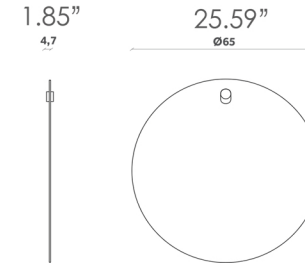

### FINISHES

Peg

Wood

Beech

MATERIALS:

- Wood
- Mirror

**LES BROTHERS**  
Mirror  
Design Paolo Cappello  
SP 17

**LES BROTHERS**  
Mirror  
Design Paolo Cappello  
SP 18

**LES BROTHERS**  
Mirror  
Design Paolo Cappello  
SP 19

**BIGGER BROTHERS**  
Mirror  
Design Paolo Cappello  
SP 34

**BIGGER BROTHERS**  
Mirror  
Design Paolo Cappello  
SP 35

**MIDDLE BROTHERS**  
Mirror  
Design Paolo Cappello  
SP 36