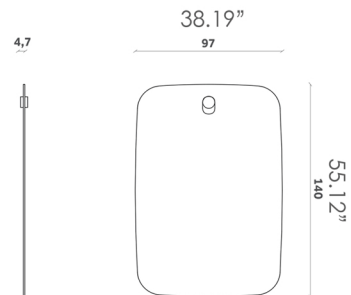

### FINISHES

Peg

Wood

Beech

MATERIALS:

- Wood
- Mirror

**LES BROTHERS**  
Mirror  
Design Paolo Cappello  
SP 17

**LES BROTHERS**  
Mirror  
Design Paolo Cappello  
SP 18

**LES BROTHERS**  
Mirror  
Design Paolo Cappello  
SP 19

**BIGGER BROTHERS**  
Mirror  
Design Paolo Cappello  
SP 34

**BIGGER BROTHERS**  
Mirror  
Design Paolo Cappello  
SP 35

**MIDDLE BROTHERS**  
Mirror  
Design Paolo Cappello  
SP 36