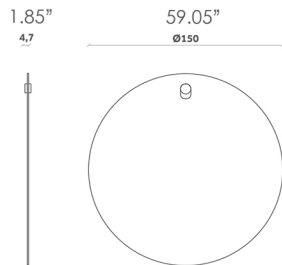

### FINISHES

Peg

Wood

Beech

MATERIALS:

- Wood
- Mirror

**LES BROTHERS**  
Mirror  
Design Paolo Cappello  
SP 17

**LES BROTHERS**  
Mirror  
Design Paolo Cappello  
SP 18

**LES BROTHERS**  
Mirror  
Design Paolo Cappello  
SP 19

**BIGGER BROTHERS**  
Mirror  
Design Paolo Cappello  
SP 34

**BIGGER BROTHERS**  
Mirror  
Design Paolo Cappello  
SP 35

**MIDDLE BROTHERS**  
Mirror  
Design Paolo Cappello  
SP 36