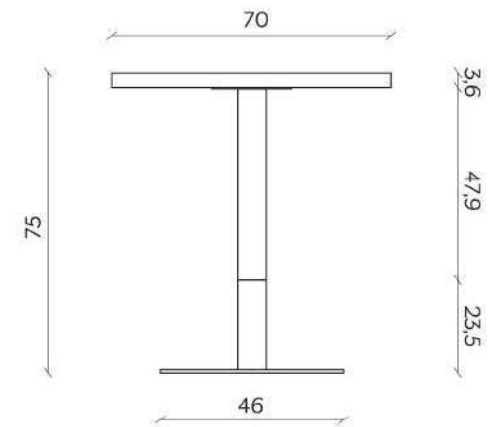

FINISHES

Top

Column / Frame

Base

BRISCOLA TP201
SQUARE

Length: 27.5" (70 cm)
Width: 27.5" (70 cm)
Height: 29.53" (75 cm)

BRISCOLA TP301
ROUND

Diameter: 27.5" (70 cm)
Height: 29.53" (75 cm)