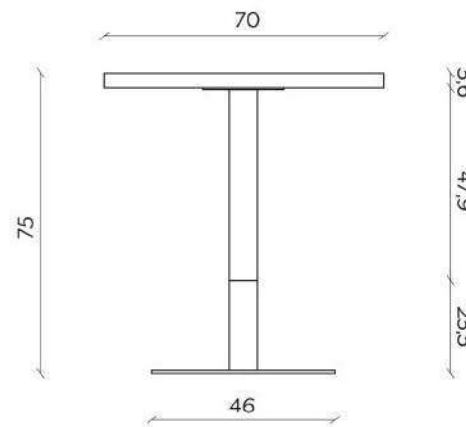

FINISHES

Top

Column / Frame

Base

BRISCOLA TP201
SQUARE

Length: 27.5" (70 cm)
Width: 27.5" (70 cm)
Height: 29.53" (75 cm)

BRISCOLA TP301
ROUND

Diameter: 27.5" (70 cm)
Height: 29.53" (75 cm)