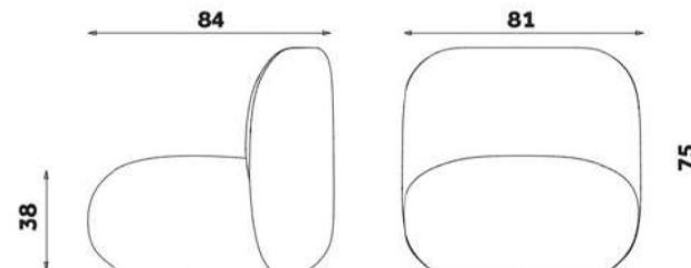

Fluxo Rebel Econabuk

Vescom Norfolk

Vescom Wilson

Low Back (Model PL 12)

Width: 31.8" (81 cm)

Depth: 33" (84 cm)

Height: 29" (75 cm)

Seat height from the ground: 14.96" (38 cm)