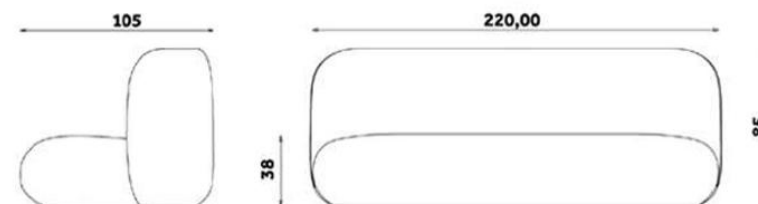

Fluxo Rebel Econabuk

Vescom Norfolk

Vescom Wilson

Model DV 10

Width: 86.6" (220 cm)

Depth: 41.3" (105 cm)

Height: 33.4" (85 cm)

Seat height from the ground: 14.96" (38 cm)