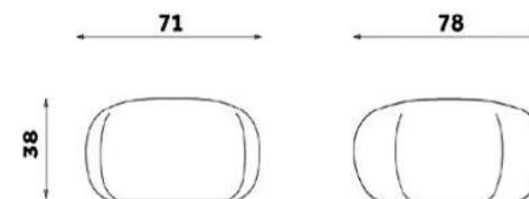

Fluxo Rebel Econabuk

Vescom Norfolk

Vescom Wilson

Small (Model PF 10)

Width: 27.95" (71 cm)  
Depth: 30.7" (78 cm)  
Height: 149.6" (38 cm)

Large (Model PF 11)

Width: 29.1" (74 cm)  
Depth: 55.1" (140 cm)  
Height: 149.6" (38 cm)