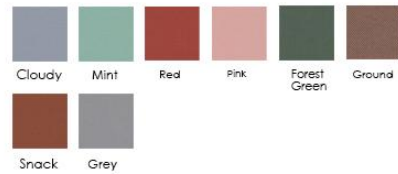

Kvadrat Relate