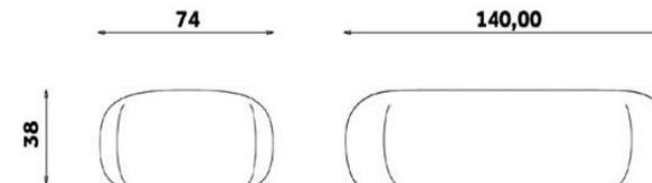

Fluxo Rebel Econabuk

Vescom Norfolk

Vescom Wilson

Small (Model PF 10)

Width: 27.95" (71 cm)  
Depth: 30.7" (78 cm)  
Height: 149.6" (38 cm)

Large (Model PF 11)

Width: 29.1" (74 cm)  
Depth: 55.1" (140 cm)  
Height: 149.6" (38 cm)