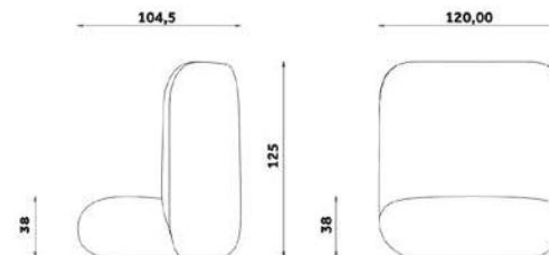

Fluxo Rebel Econabuk

Vescom Norfolk

Vescom Wilson

Mid back (Model PL 10)

Width: 47.24" (120 cm)
Depth: 41.14" (104.5 cm)
Height: 33.46" (85 cm)
Seat height from the ground: 14.96" (38 cm)

High back (Model PL 11)

Width: 47.24" (120 cm)
Depth: 41.14" (104.5 cm)
Height: 49.21" (125 cm)
Seat height from the ground: 14.96" (38 cm)

FINISHES

CATEGORY C

Torrilana Gubbio

Big Boss

Vescom Harding

Vescom Rolla

Vescom Moore