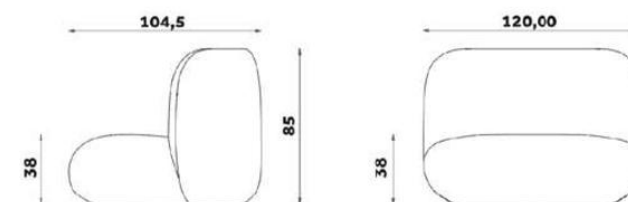

Fluxo Rebel Econabuk

Vescom Norfolk

Vescom Wilson

Mid back (Model PL 10)

Width: 47.24" (120 cm)
Depth: 41.14" (104.5 cm)
Height: 33.46" (85 cm)
Seat height from the ground: 14.96" (38 cm)

High back (Model PL 11)

Width: 47.24" (120 cm)
Depth: 41.14" (104.5 cm)
Height: 49.21" (125 cm)
Seat height from the ground: 14.96" (38 cm)

FINISHES

CATEGORY C

Torrilana Gubbio

Big Boss

Vescom Harding

Vescom Rolla

Vescom Moore