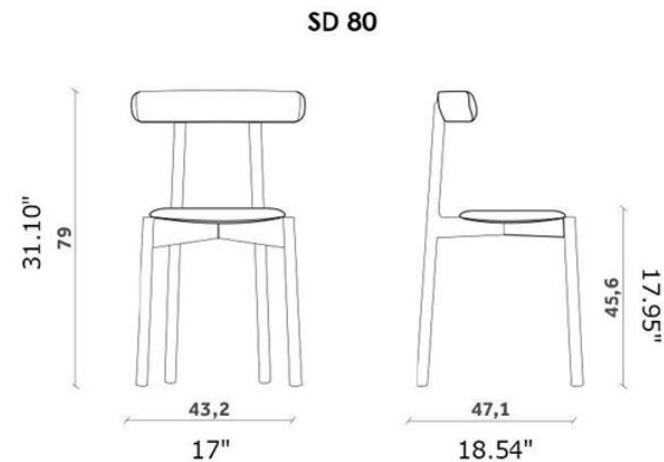

Fluxo Rebel Econabuk

Vescom Norfolk

Vescom Wilson

SD 80 - CHAIR

Width: 17" (43.2 cm)
Depth: 18.54" (47.1 cm)
Height: 31.10" (79 cm)
Seat Height: 17.95" (45.6 cm)

FINISHES

CATEGORY C

Torrilana Gubbio