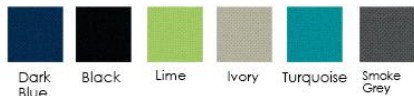

FINISHES

CATEGORY A

Trame

Loop

Canva

Peplo

CATEGORY B

Fluxo Platinum