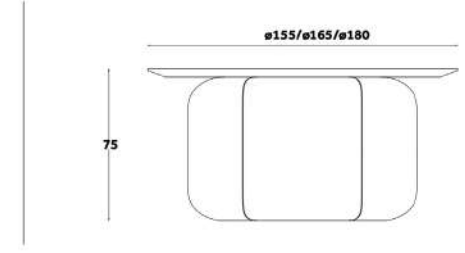

FINISHES

Base

Top

BARRY (Model TP 160O)

Length: 78.7" (200 cm)
Width: 39.3" (100 cm)
Height: 29.53" (75 cm)

BARRY (Model TP 160T)

Diameter: 61" (155 cm)
Height: 29.53" (75 cm)

BARRY (Model TP 161O)

Length: 94.5" (240 cm)
Width: 39.3" (100 cm)
Height: 29.53" (75 cm)

BARRY (Model TP 161T)

Diameter: 64.9" (165 cm)
Height: 29.53" (75 cm)

BARRY (Model TP 162O)

Length: 118.1" (300 cm)
Width: 39.3" (100 cm)
Height: 29.53" (75 cm)

BARRY (Model TP 162T)

Diameter: 70.8" (180 cm)
Height: 29.53" (75 cm)

Barry Dining Table By Alain Gilles