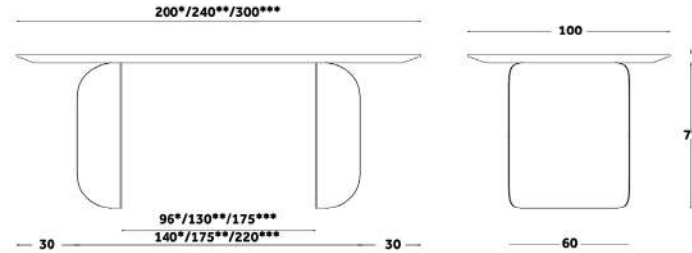

FINISHES

Base

Top

BARRY (Model TP 160O)

Length: 78.7" (200 cm)
Width: 39.3" (100 cm)
Height: 29.53" (75 cm)

BARRY (Model TP 160T)

Diameter: 61" (155 cm)
Height: 29.53" (75 cm)

BARRY (Model TP 161O)

Length: 94.5" (240 cm)
Width: 39.3" (100 cm)
Height: 29.53" (75 cm)

BARRY (Model TP 161T)

Diameter: 64.9" (165 cm)
Height: 29.53" (75 cm)

BARRY (Model TP 162O)

Length: 118.1" (300 cm)
Width: 39.3" (100 cm)
Height: 29.53" (75 cm)

BARRY (Model TP 162T)

Diameter: 70.8" (180 cm)
Height: 29.53" (75 cm)

Barry Dining Table By Alain Gilles