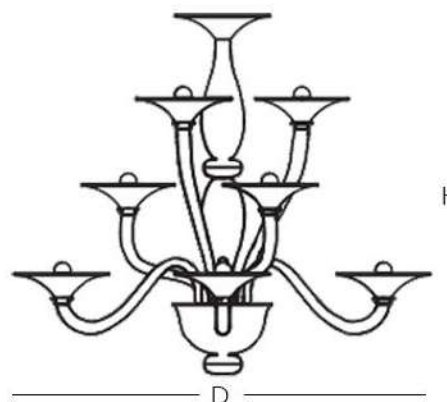

VENSOV09  
**VENICE**

**FINISHES**

**GLASS FINISH**

WHITE GLASS

RED GLASS

**METAL STRUCTURE FINISH**

CHROME

**TECHNICAL INFO**

LIGHT BULB: E14 9X MAX 60W

VOLTAGE: 110V

**MATERIALS**

GLASS, METAL

The Venice chandelier available in white glass with polished chrome finish. A Venetian chandelier that abandons the classical world and becomes contemporary and unique.

Venice Chandelier (VENSOV09)

D= 49.2" (125 cm)  
H= 38.6" (98 cm)