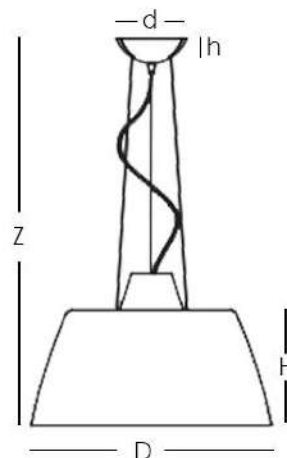

SQUSOM

SQUEEZER

FINISHES

GLASS FINISH

CLEAR GLASS

WHITE GLASS

METAL STRUCTURE FINISH

CHROME

TECHNICAL INFO

LIGHT BULB: E27 1X MAX 150W

VOLTAGE: 110V

The Squeezer suspended lamp available in clear and white glass with polished chrome finish. The simplicity of the shape combined with the transparency of the transparent glass gave life to Squeezer, a suspension lamp suitable for modern living rooms.

Squeezer Suspended Lamp (SQUSOM)

D= 18.5" (47 cm)
H= 11.8" (30 cm)
d= 5.5" (14 cm)
h= 2" (5 cm)
Z= 59.1" (150 cm)

MATERIALS

GLASS, METAL