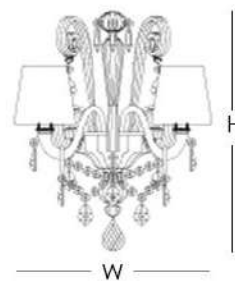

IVORY

BROWN

METAL STRUCTURE FINISH

CHROME

The Soda Wall lamp is available in transparent, black, red glass with a polished chrome finish. Even when magnesium is not enough, Soda arrives, richer in accessories, to enrich the homes of the most demanding people.

Soda Wall Lamp (SODAPV02)

W=17.7" (45 cm)
D= 10.6" (27 cm)
H= 21.3" (54 cm)

TECHNICAL INFO

LIGHT BULB: E14 2X MAX 40W

VOLTAGE: 110V

MATERIALS

GLASS, FABRIC, METAL