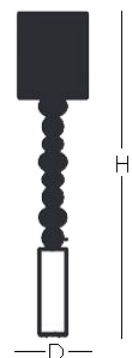

SATTEV01

SATE

The Sate floor lamp is available in transparent, colored glass with polished chrome, polished gold finish, and also with marble base finish. The value of Murano glass combined with that of marble produces Sate a collection of elegant and very exclusive lamps.

CHROME

GOLD

BASE FINISH

AMBER

WHITE

SATTEV01

D= 15.7" (40 cm)
H= 74.8" (190 cm)

TECHNICAL INFO

LIGHT BULB: E27 1X MAX 100W

VOLTAGE: 110V

MATERIALS

GLASS, FABRIC, METAL