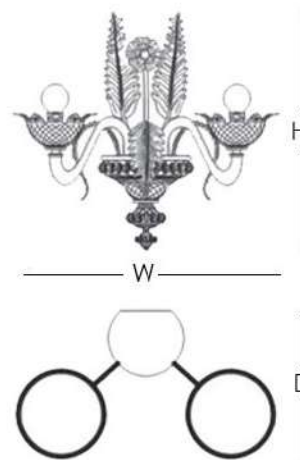

CLEAPV02

SAN CLEMENTE

FINISHES

GLASS FINISH

CLEAR GLASS

GOLD GLASS

METAL STRUCTURE FINISH

GOLD

TECHNICAL INFO

LIGHT BULB: E12 2X MAX 60W

VOLTAGE: 110V

MATERIALS

GLASS, METAL

The San Clemente wall lamp is available in transparent gold glass with a shiny gold finish. An eternal timeless Venetian chandelier present in the environments of yesterday, in those of today as in those of tomorrow.

San Clemente Wall Lamp (CLEAPV02)

W= 15.7" (40 cm)
D= 15" (38 cm)
H= 9.1" (23 cm)