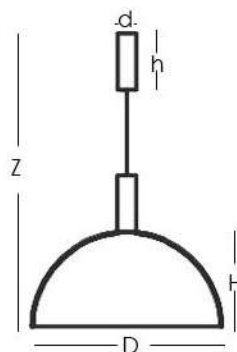

RE338 - 338SOM

NASON 338

FINISHES

GLASS FINISH

CRYSTAL PULEGOS GLASS

METAL STRUCTURE FINISH

BRONZE

COPPER

The Re-Edition Nason 338 suspended lamp available in crystal pulegoso glass with polished bronze and brushed copper finish. Geometric and precise shapes, simple like the circle, which assembled in several units form a very strong shape, which has created an iconic lamp famous over the years.

Re-Edition Nason 333 Suspended Lamp (RE338 - 338SOM)

D= 19.7" (50 cm)
H= 9.8" (25 cm)
d= 2.0" (5 cm)
h= 5.9" (15 cm)
Z= 59.1" (150 cm)

NASON 338 SUSPENDED LAMP (RE338 - 338SOM)

TECHNICAL INFO

LIGHT BULB: E27 1X MAX 150W