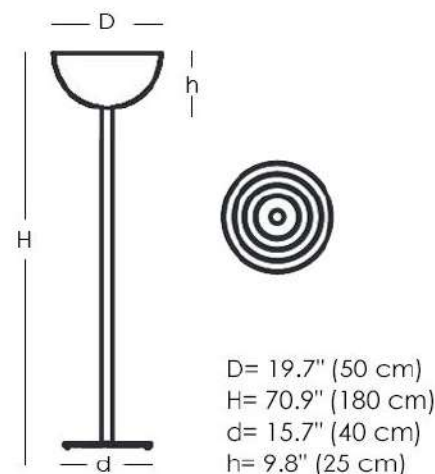

RE338 - 338TEM

NASON 338

FINISHES

GLASS FINISH

CRYSTAL PULEGOS GLASS

METAL STRUCTURE FINISH

BRONZE

COPPER

The Re-Edition Nason 338 floor lamp available in crystal pulegoso glass with polished bronze and brushed copper finish. Geometric and precise shapes, simple like the circle, which assembled in several units form a very strong shape, which has created an iconic lamp famous over the years.

Re-Edition Nason 338 Floor Lamp (RE338 - 338TEM)

NASON 338 FLOOR LAMP (RE338 - 338TEM)

TECHNICAL INFO

LIGHT BULB: E27 1X MAX 150W

VOLTAGE: 110V

MATERIALS

GLASS, METAL