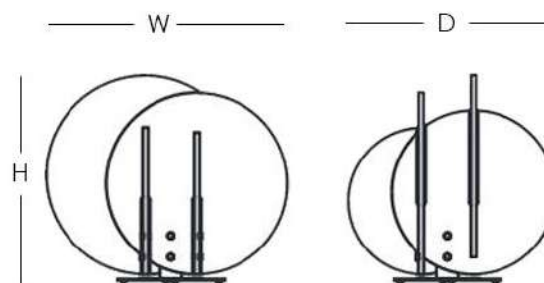

FINISHES

GLASS FINISH

CRYSTAL PULEGOS GLASS

METAL STRUCTURE FINISH

BRONZE

COPPER

Re-Edition Nason 335 Table Lamp (LT335 - 335TAM)

W= 22.0" (56 cm)
D= 18.9" (48 cm)
H= 18.9" (48 cm)

TECHNICAL INFO

LIGHT BULB: E27 1X MAX 100W

VOLTAGE: 110V

MATERIALS

GLASS, METAL