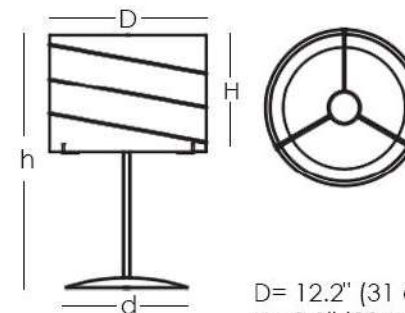

### METAL STRUCTURE FINISH

CHROME

The Radius table lamp is available in transparent, red and amber glass with polished chrome finish.

RADTAMSM (Small)

D= 7.9" (20 cm)  
H= 6.3" (16 cm)  
d= 6.7" (17 cm)  
h= 13.8" (35 cm)

RADTAMMD (Medium)

D= 12.2" (31 cm)  
H= 9.1" (23 cm)  
d= 9.4" (24 cm)  
h= 19.7" (50 cm)

**RADIUS TABLE LAMP SMALL (RADTAMSM)**

**RADIUS TABLE LAMP SMALL (RADTAMMD)**