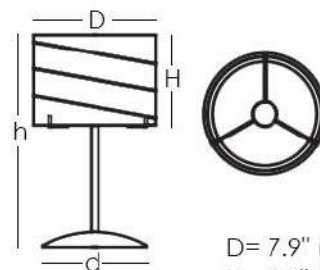

### METAL STRUCTURE FINISH

CHROME

The Radius table lamp is available in transparent, red and amber glass with polished chrome finish.

RADTAMSM (Small)

D= 7.9" (20 cm)  
H= 6.3" (16 cm)  
d= 6.7" (17 cm)  
h= 13.8" (35 cm)

RADTAMMD (Medium)

D= 12.2" (31 cm)  
H= 9.1" (23 cm)  
d= 9.4" (24 cm)  
h= 19.7" (50 cm)

**RADIUS TABLE LAMP SMALL (RADTAMSM)**

**RADIUS TABLE LAMP SMALL (RADTAMMD)**