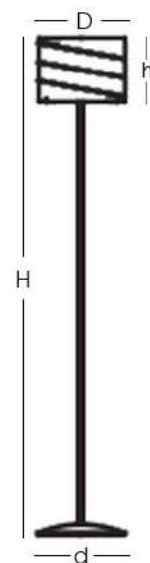

RADTEM  
**RADIUS**

The Radius floor lamp is available in transparent, red and amber glass with polished chrome finish.

**FINISHES**

**GLASS FINISH**

CLEAR GLASS

RED GLASS

AMBER GLASS

**BAND FINISH**

SATIN GLASS

**METAL STRUCTURE FINISH**

CHROME

**TECHNICAL INFO**

LIGHT BULB: E27 1X MAX 150W

VOLTAGE: 110V

**Radius Floor Lamp (RADTEM)**

D= 12.6" (32 cm)  
H= 9.1" (23 cm)  
d= 12.6" (32 cm)  
h= 70.5" (179 cm)

**MATERIALS**

GLASS, METAL