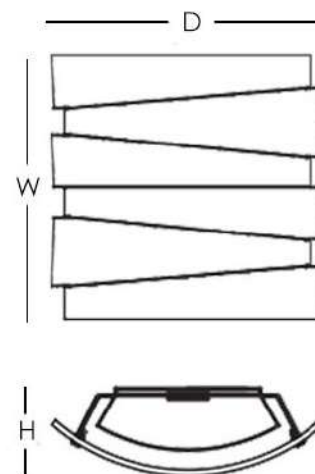

SATIN GLASS

**METAL STRUCTURE FINISH**

CHROME

**TECHNICAL INFO**

LIGHT BULB: E14 4X MAX 40W

VOLTAGE: 110V

**MATERIALS**

GLASS, METAL

Radius Ceiling Lamp (RADPLM)

W= 15.7" (40 cm)  
D= 15.7" (40 cm)  
H= 7.1" (18 cm)