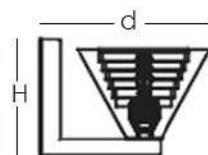

LIGHT BULB: G9 1X MAX 60W

VOLTAGE: 230V

MATERIALS

GLASS, METAL

The Pyramid wall lamp available in transparent glass with polished chrome finish. A timeless, unique and unrepeatable, geometric and precise object, this is what Pyramid reminds us of.

Pyramid Wall Lamp (PIRAPM)

W= 4.7" (12 cm)
D= 4.7" (12 cm)
d= 5.9" (15 cm)
H= 3.9" (10 cm)
h= 3.1" (8 cm)