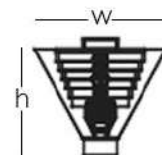

LIGHT BULB: G9 1X MAX 60W

VOLTAGE: 230V

MATERIALS

GLASS, METAL

The Pyramid wall lamp available in transparent glass with polished chrome finish. A timeless, unique and unrepeatable, geometric and precise object, this is what Pyramid reminds us of.

Pyramid Wall Lamp (PIRAPM)

W= 4.7" (12 cm)
D= 4.7" (12 cm)
d= 5.9" (15 cm)
H= 3.9" (10 cm)
h= 3.1" (8 cm)