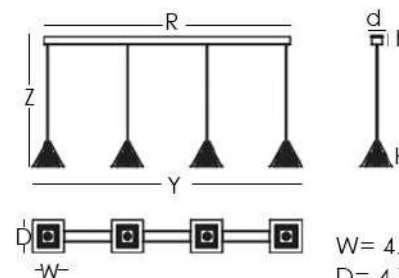

PIRSOM01, 04

PYRAMID

FINISHES

GLASS FINISH

CLEAR GLASS

METAL STRUCTURE FINISH

CHROME

The Pyramid suspended lamp available in transparent glass with polished chrome finish. A timeless, unique and unrepeatable, geometric and precise object, this is what Pyramid reminds us of.

PIRSOM01 (Single Pyramid)

W= 4.7" (12 cm)
D= 4.7" (12 cm)
d= 3.1" (8 cm)
h= 1.2" (3 cm)
H= 3.5" (9 cm)

PIRSOM04 (4 Pyramids)

W= 4.7" (12 cm)
D= 4.7" (12 cm)
d= 1.6" (4 cm)
h= 1.2" (3 cm)
H= 3.5" (9 cm)
R= 35.4" (90 cm)
Y= 39" (99 cm)
Z= 59.01" (150 cm)