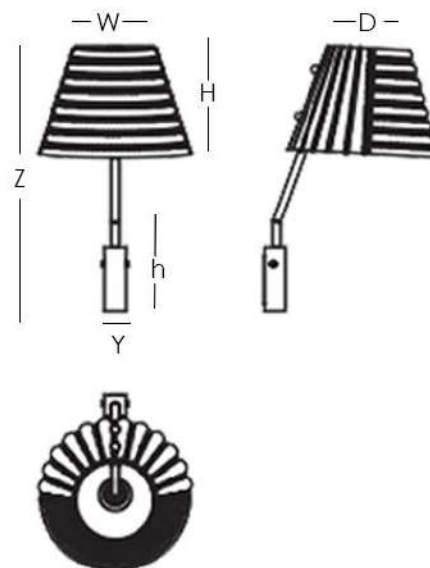

### TECHNICAL INFO

LIGHT BULB: E14 1X MAX 40W

VOLTAGE: 110V

### MATERIALS

GLASS, METAL

The Profiles wall lamp is available in clear glass with chrome and fume glass with black nickel finish. When the meridians meet the parallel, Profile is born, a unique collection of lamps.

Profiles Wall Lamp (PROAPM)

W= 8.7" (22 cm)  
D= 9.8" (25 cm)  
H= 6.3" (16 cm)  
Y= 1.2" (3 cm)  
h= 3.9 (10 cm)  
Z= 15" (38 cm)