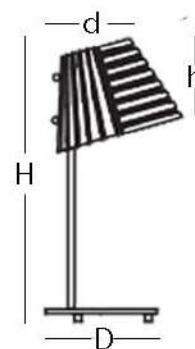

**TECHNICAL INFO**

LIGHT BULB: E14 1X MAX 40W

VOLTAGE: 110V

**MATERIALS**

GLASS, METAL

The Profiles table lamp is available in clear glass with chrome and fume glass with black nickel finish. When the meridians meet the parallel, Profile is born, a unique collection of lamps.

**PROTAM**

W= 8.7" (22 cm)  
d= 10.6"(27 cm)  
H= 18.1" (47 cm)  
D= 7.5" (19 cm)  
h= 7.5" (19 cm)