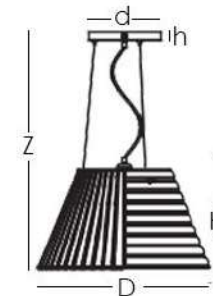

D= 8.7" (22 cm)
H= 5.9" (15 cm)
d= 4.7" (12 cm)
h= 1.2" (3 cm)
Z= 59" (150 cm)

PROSOMBG (Large)

D= 18.9" (48 cm)
H= 10.6" (27 cm)
d= 4.7" (12 cm)
h= 1.2" (3 cm)
Z= 59" (150 cm)

PROFILES SUSPENDED LAMP (PROSOMSM)