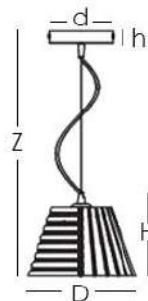

PROSOMSM, BG
PROFILES

The Profiles suspended lamp is available in clear glass with polished chrome and fume glass with black nickel finish. When the meridians meet the parallel, Profile is born, a unique collection of lamps.

FINISHES

GLASS FINISH

CLEAR GLASS

FUME GLASS

METAL STRUCTURE FINISH

CHROME

BLACK NICKEL

PROSOMSM (Small)

D= 8.7" (22 cm)
H= 5.9" (15 cm)
d= 4.7" (12 cm)
h= 1.2" (3 cm)
Z= 59" (150 cm)

PROSOMBG (Large)

D= 18.9" (48 cm)
H= 10.6" (27 cm)
d= 4.7" (12 cm)
h= 1.2" (3 cm)
Z= 59" (150 cm)

PROFILES SUSPENDED LAMP (PROSOMSM)