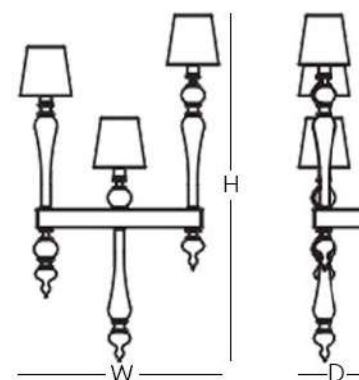

IVORY

BROWN

METAL STRUCTURE FINISH

CHROME

The Phosphate wall lamp is available in ivory fabric and transparent, transparent-red, transparent-black glass with a polished chrome finish.

FOSAPV01 (1 Lamp)

W= 5.5" (14 cm)
D= 8.3" (21 cm)
H= 26.8" (68 cm)

FOSAPV03 (3 Lamp)

W= 21.3" (54 cm)
D= 8.3" (21 cm)
H= 37" (94 cm)

PHOSPHATE WALL LAMP (FOSAPV01)

TECHNICAL INFO

LIGHT BULB: E14 1X MAX 40W

PHOSPHATE WALL LAMP (FOSAPV03)

LIGHT BULB: E14 3X MAX 40W

VOLTAGE: 110V