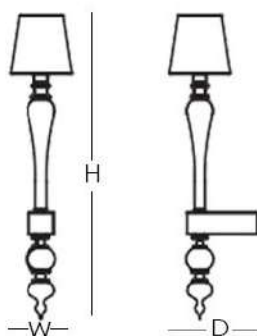

IVORY

BROWN

METAL STRUCTURE FINISH

CHROME

The Phosphate wall lamp is available in ivory fabric and transparent, transparent-red, transparent-black glass with a polished chrome finish.

FOSAPV01 (1 Lamp)

W= 5.5" (14 cm)
D= 8.3" (21 cm)
H= 26.8" (68 cm)

FOSAPV03 (3 Lamp)

W= 21.3" (54 cm)
D= 8.3" (21 cm)
H= 37" (94 cm)

PHOSPHATE WALL LAMP (FOSAPV01)

TECHNICAL INFO

LIGHT BULB: E14 1X MAX 40W

PHOSPHATE WALL LAMP (FOSAPV03)

LIGHT BULB: E14 3X MAX 40W

VOLTAGE: 110V