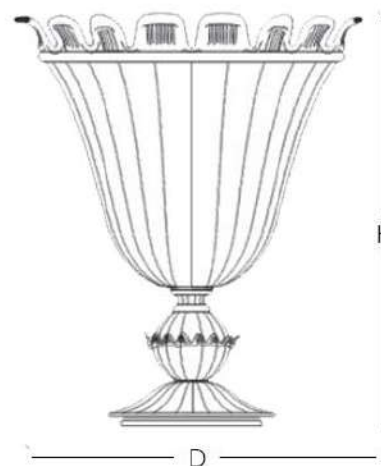

### METAL STRUCTURE FINISH

CHROME

GOLD

## TECHNICAL INFO

LIGHT BULB: E27 1X MAX 100W

VOLTAGE: 110V

## MATERIALS

GLASS, METAL

The Pellestrina table lamp is available in colored glass with polished chrome and gold finish. A classic lamp that looks to the future, approaching but keeping away. This was what our designers imagined when they thought of Pellestrina.

Pellestrina Table Lamp (PELTAV01)

D= 13.8" (35 cm)  
H= 16.5" (42 cm)