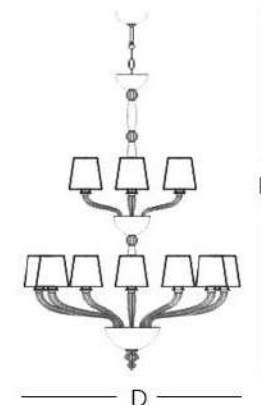

**Participation 6-Arms Chandelier (PARSOV06)**

D= 30.7" (78 cm)  
H= 30.7" (78 cm)

**Participation 8-Arms Chandelier (PARSOV08)**

D= 30.7" (78 cm)  
H= 30.7" (78 cm)

**Participation 12-Arms Chandelier (PARSOV12)**

D= 37.4" (95 cm)  
H= 39.4" (100 cm)

**Participation 16-Arms Chandelier (PARSOV16)**

D= 37.4" (95 cm)  
H= 47.2" (120 cm)