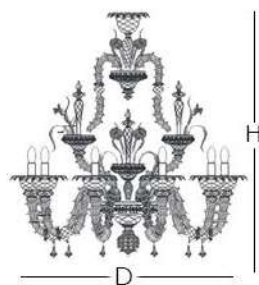

METAL STRUCTURE FINISH

CHROME

GOLD

The Murano chandelier is available in transparent, colored glass with a polished chrome finish and polished gold finish. The classic in its widest forms, Murano, this chandelier with a strong classical vocation is ideal and designed to be installed in large environments, in fact, thanks to its metal structure it can be adapted to very large dimensions.

Murano 9-Arms Chandelier (MURSOV09)

D= 37.4" (95 cm)
H= 39.4" (100 cm)

Murano 18-Arms Chandelier (MURSOV18)

D= 51.2" (130 cm)
H= 61.8" (157 cm)

TECHNICAL INFO

MURANO CHANDELIER(MURSOV09)

LIGHT BULB: E14 9X MAX 60W