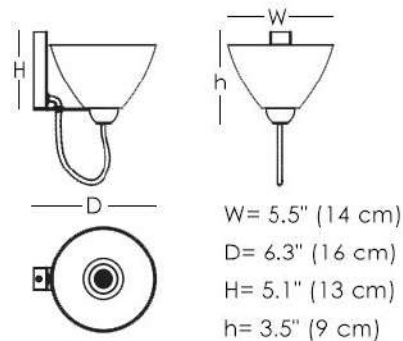

MIRAPMSM
MIROIR

FINISHES

GLASS FINISH

CLEAR GLASS

METAL STRUCTURE FINISH

CHROME

The Miroir wall lamp available in polished chrome plated metal frame. The simplicity of the shape combined with the transparency of the material has created Mirror, a suspension lamp suitable for a contemporary environment.

MIRAPMSM (small)

MIRAPMBG (Large)

TECHNICAL INFO

MIROIR WALL LAMP(MIRAPMSM)

LIGHT BULB: G9 1X MAX 40W

MIROIR WALL LAMP(MIRAPMBG)

LIGHT BULB: E27 1X MAX 100W

VOLTAGE: 110V