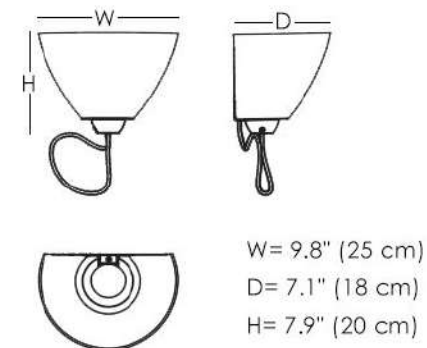

MIRAPMSM
MIROIR

FINISHES

GLASS FINISH

CLEAR GLASS

METAL STRUCTURE FINISH

CHROME

The Miroir wall lamp available in polished chrome plated metal frame. The simplicity of the shape combined with the transparency of the material has created Mirror, a suspension lamp suitable for a contemporary environment.

MIRAPMSM (small)

MIRAPMBG (Large)

TECHNICAL INFO

MIROIR WALL LAMP(MIRAPMSM)

LIGHT BULB: G9 1X MAX 40W

MIROIR WALL LAMP(MIRAPMBG)

LIGHT BULB: E27 1X MAX 100W

VOLTAGE: 110V