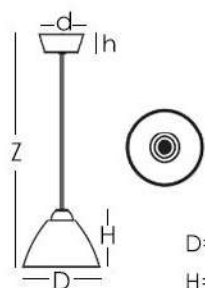

MIRSOMSM, BG  
**MIROIR**

**FINISHES**

**GLASS FINISH**

CLEAR GLASS

**METAL STRUCTURE FINISH**

CHROME

The Miroir suspended lamp available in polished chrome plated metal frame. The simplicity of the shape combined with the transparency of the material has created Mirror, a suspension lamp suitable for a contemporary environment.

**MIRSOMSM (Small)**

D= 5.5" (14 cm)  
H= 5.1" (13 cm)  
d= 3.1" (8 cm)  
h= 1.4" (3.5 cm)  
Z= 59.1" (150 cm)

**MIRSOMBG (Large)**

D= 9.8" (25 cm)  
H= 7.1" (18 cm)  
d= 3.1" (8 cm)  
h= 1.4" (3.5 cm)  
Z= 59.1" (150 cm)

**TECHNICAL INFO**

LIGHT BULB: G9 1X MAX 60W

LIGHT BULB: E27 1X MAX 100W

VOLTAGE: 110V

**MATERIALS**

GLASS, METAL

**MIROIR SUSPENDED LAMP (MIRSOMSM)**

**MIROIR SUSPENDED LAMP (MIRSOMBG)**