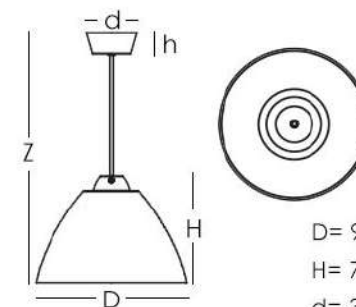

MIRSOMSM, BG  
**MIROIR**

**FINISHES**

**GLASS FINISH**

CLEAR GLASS

**METAL STRUCTURE FINISH**

CHROME

The Miroir suspended lamp available in polished chrome plated metal frame. The simplicity of the shape combined with the transparency of the material has created Mirror, a suspension lamp suitable for a contemporary environment.

**MIRSOMSM (Small)**

D= 5.5" (14 cm)  
H= 5.1" (13 cm)  
d= 3.1" (8 cm)  
h= 1.4" (3.5 cm)  
Z= 59.1" (150 cm)

**MIRSOMBG (Large)**

D= 9.8" (25 cm)  
H= 7.1" (18 cm)  
d= 3.1" (8 cm)  
h= 1.4" (3.5 cm)  
Z= 59.1" (150 cm)

**TECHNICAL INFO**

LIGHT BULB: G9 1X MAX 60W

LIGHT BULB: E27 1X MAX 100W

VOLTAGE: 110V

**MATERIALS**

GLASS, METAL

**MIROIR SUSPENDED LAMP (MIRSOMSM)**

**MIROIR SUSPENDED LAMP (MIRSOMBG)**