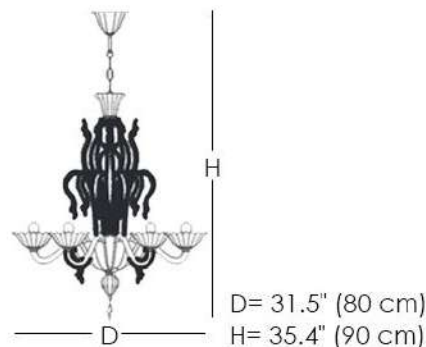

MAZSOV04, 6, 8

MAZZORBO

FINISHES

GLASS FINISH

CLEAR GLASS

AMBER GLASS

METAL STRUCTURE FINISH

CHROME

GOLD

The Mazzorbo chandelier lamp is available in transparent glass with a polished chrome finish and transparent-amber glass with a polished gold finish.

Mazzorbo 6-Arms Chandelier (MAZSOV06)

D= 31.5" (80 cm)
H= 35.4" (90 cm)

Mazzorbo 4-Arms Chandelier (MAZSOV04)

D= 18.5" (47 cm)
H= 15.7" (40 cm)

Mazzorbo 8-Arms Chandelier (MAZSOV08)

D= 37.4" (95 cm)
H= 39.4" (100 cm)

MAZZORBO CHANDELIER (MAZSOV04)

MAZZORBO CHANDELIER (MAZSOV06)

MAZZORBO CHANDELIER (MAZSOV08)

TECHNICAL INFO

LIGHT BULB: E14 4X MAX 60W

LIGHT BULB: E14 6X MAX 60W

LIGHT BULB: E14 8X MAX 60W

VOLTAGE: 110V

MATERIALS

GLASS, METAL