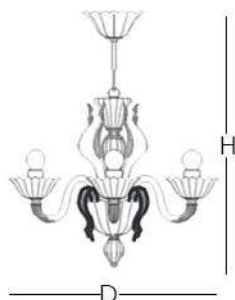

MAZSOV04, 6, 8

MAZZORBO

FINISHES

GLASS FINISH

CLEAR GLASS

AMBER GLASS

METAL STRUCTURE FINISH

CHROME

GOLD

The Mazzorbo chandelier lamp is available in transparent glass with a polished chrome finish and transparent-amber glass with a polished gold finish.

Mazzorbo 6-Arms Chandelier (MAZSOV06)

D= 31.5" (80 cm)
H= 35.4" (90 cm)

Mazzorbo 4-Arms Chandelier (MAZSOV04)

D= 18.5" (47 cm)
H= 15.7" (40 cm)

Mazzorbo 8-Arms Chandelier (MAZSOV08)

D= 37.4" (95 cm)
H= 39.4" (100 cm)

MAZZORBO CHANDELIER (MAZSOV04)

MAZZORBO CHANDELIER (MAZSOV06)

MAZZORBO CHANDELIER (MAZSOV08)

TECHNICAL INFO

LIGHT BULB: E14 4X MAX 60W

LIGHT BULB: E14 6X MAX 60W

LIGHT BULB: E14 8X MAX 60W

VOLTAGE: 110V

MATERIALS

GLASS, METAL