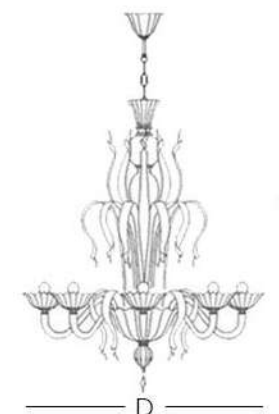

MAZSOV04, 6, 8

MAZZORBO

FINISHES

GLASS FINISH

CLEAR GLASS

AMBER GLASS

METAL STRUCTURE FINISH

CHROME

GOLD

The Mazzorbo chandelier lamp is available in transparent glass with a polished chrome finish and transparent-amber glass with a polished gold finish.

Mazzorbo 6-Arms Chandelier (MAZSOV06)

D= 31.5" (80 cm)
H= 35.4" (90 cm)

Mazzorbo 4-Arms Chandelier (MAZSOV04)

D= 18.5" (47 cm)
H= 15.7" (40 cm)

Mazzorbo 8-Arms Chandelier (MAZSOV08)

D= 37.4" (95 cm)
H= 39.4" (100 cm)

MAZZORBO CHANDELIER (MAZSOV04)

MAZZORBO CHANDELIER (MAZSOV06)

MAZZORBO CHANDELIER (MAZSOV08)

TECHNICAL INFO

LIGHT BULB: E14 4X MAX 60W

LIGHT BULB: E14 6X MAX 60W

LIGHT BULB: E14 8X MAX 60W

VOLTAGE: 110V

MATERIALS

GLASS, METAL