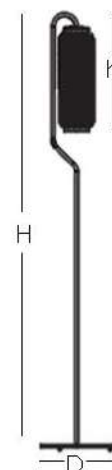

LUMTEMBG
LUME

The Lume floor lamp available in clear glass with polished chrome finish and smoke glass with black nickel finish. Murano vase, this represents Lume.

FINISHES

GLASS FINISH

CLEAR GLASS

FUME GLASS

METAL STRUCTURE FINISH

CHROME

BLACK NICKEL

LUMTEMBG (Large)

D= 12.2" (31 cm)
h= 16.9" (43 cm)
H= 70.9" (180 cm)

TECHNICAL INFO

LIGHT BULB: E27 1X MAX 60W

VOLTAGE: 110V