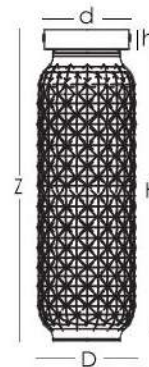

BLACK NICKEL

TECHNICAL INFO

LIGHT BULB: E27 1X MAX 60W

VOLTAGE: 110V

MATERIALS

GLASS, METAL

The Lume ceiling lamp available in clear glass with polished chrome finish and smoke glass with black nickel finish. Murano vase, this represents Lume.

LUMPLMBG (Large)

D= 5.5" (14 cm)
H= 11.4" (29 cm)
d= 4.9" (12.5 cm)
h= 1.2" (3 cm)
Z= 12.6" (32 cm)

LUMPLMSM (Small)

D= 5.5" (14 cm)
H= 16.9" (43 cm)
d= 4.9" (12.5 cm)
h= 1.2" (3 cm)
Z= 18.1" (46 cm)

LUMPLMMD (Medium)

D= 7.7" (19.5 cm)
H= 10.6" (27 cm)
d= 4.9" (12.5 cm)
h= 1.2" (3 cm)
Z= 11.8" (30 cm)