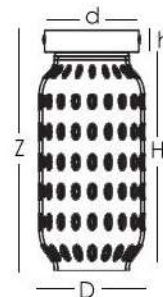

BLACK NICKEL

TECHNICAL INFO

LIGHT BULB: E27 1X MAX 60W

VOLTAGE: 110V

MATERIALS

GLASS, METAL

The Lume ceiling lamp available in clear glass with polished chrome finish and smoke glass with black nickel finish. Murano vase, this represents Lume.

LUMPLMBG (Large)

D= 5.5" (14 cm)
H= 11.4" (29 cm)
d= 4.9" (12.5 cm)
h= 1.2" (3 cm)
Z= 12.6" (32 cm)

LUMPLMSM (Small)

D= 5.5" (14 cm)
H= 16.9" (43 cm)
d= 4.9" (12.5 cm)
h= 1.2" (3 cm)
Z= 18.1" (46 cm)

LUMPLMMD (Medium)

D= 7.7" (19.5 cm)
H= 10.6" (27 cm)
d= 4.9" (12.5 cm)
h= 1.2" (3 cm)
Z= 11.8" (30 cm)