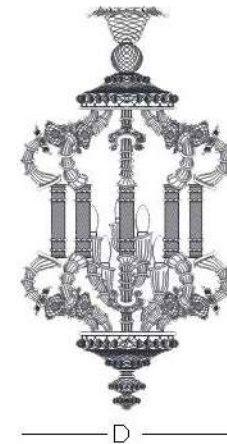

CHROME

The Lido suspended lamp available in transparent glass with polished chrome finish and gold glass with polished gold finish. The Venetian lantern, this timeless object inspired Lido.

LIDSOV04 (4 Cages)

H

D= 15.7" (40 cm)
H= 31.9" (81 cm)

D

LIDSOV07 (7 Cages)

H

D= 22" (56 cm)
H= 41.3" (105 cm)

D

LIDO SUSPENDED LAMP (LIDSOV04)