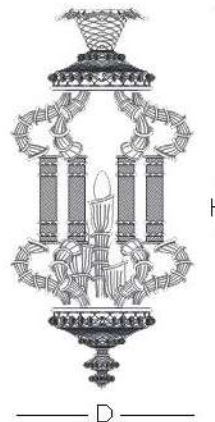

LIDSOV04, 07

LIDO

FINISHES

GLASS FINISH

CLEAR GLASS

GOLD GLASS

METAL STRUCTURE FINISH

GOLD

CHROME

The Lido suspended lamp available in transparent glass with polished chrome finish and gold glass with polished gold finish. The Venetian lantern, this timeless object inspired Lido.

LIDSOV04 (4 Cages)

H

D= 15.7" (40 cm)
H= 31.9" (81 cm)

D

LIDSOV07 (7 Cages)

H

D= 22" (56 cm)
H= 41.3" (105 cm)

D

LIDO SUSPENDED LAMP (LIDSOV04)