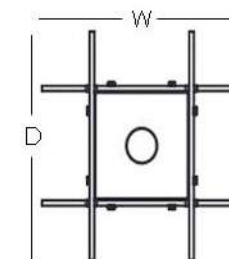

**ICEMOD18 (Small)**

W= 7.1" (18 cm)  
D= 7.1" (18 cm)  
H= 7.9" (20 cm)

**ICEMOD40 (Large)**

W= 15.7" (40 cm)  
D= 15.7" (40 cm)  
H= 8.7" (22 cm)

**TECHNICAL INFO**

LIGHT BULB: E14 1X MAX 40W  
LIGHT BULB: E27 1X MAX 100W  
VOLTAGE: 110V