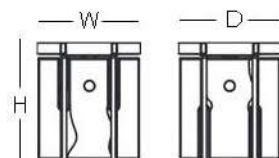

ICEMOD18, 40

**ICE**

**FINISHES**

**GLASS FINISH**

SAND GLASS

TOBACCO GLASS

**METAL STRUCTURE FINISH**

WHITE

**ICEMOD18 (Small)**

W= 7.1" (18 cm)  
D= 7.1" (18 cm)  
H= 7.9" (20 cm)

**ICEMOD40 (Large)**

W= 15.7" (40 cm)  
D= 15.7" (40 cm)  
H= 8.7" (22 cm)

**TECHNICAL INFO**

LIGHT BULB: E14 1X MAX 40W  
LIGHT BULB: E27 1X MAX 100W  
VOLTAGE: 110V