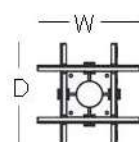

**ICEMOD18 (Small)**

W= 7.1" (18 cm)  
D= 7.1" (18 cm)  
H= 7.9" (20 cm)

**ICEMOD40 (Large)**

W= 15.7" (40 cm)  
D= 15.7" (40 cm)  
H= 8.7" (22 cm)

**TECHNICAL INFO**

LIGHT BULB: E14 1X MAX 40W  
LIGHT BULB: E27 1X MAX 100W  
VOLTAGE: 110V