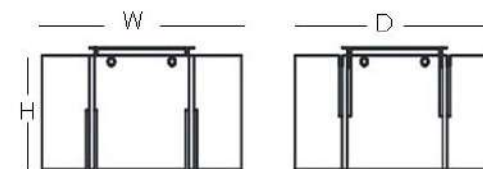

The Ice ceiling lamp available in sand, tobacco glass with white metal. Ice cubes, this is reminiscent of Ice, a collection of modular ceiling lights, suitable for illuminating multiple living spaces.

**ICEMOD18 (Small)**

W= 7.1" (18 cm)  
D= 7.1" (18 cm)  
H= 7.9" (20 cm)

**ICEMOD40 (Large)**

W= 15.7" (40 cm)  
D= 15.7" (40 cm)  
H= 8.7" (22 cm)

**TECHNICAL INFO**

LIGHT BULB: E14 1X MAX 40W  
LIGHT BULB: E27 1X MAX 100W  
VOLTAGE: 110V