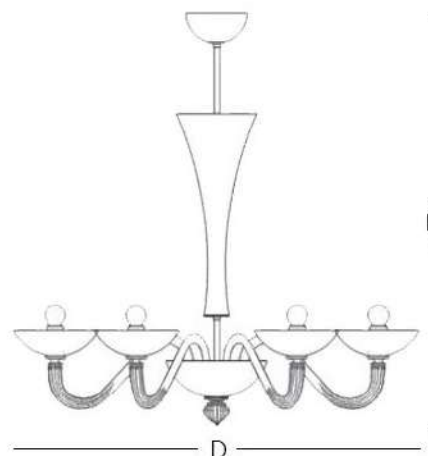

### METAL STRUCTURE FINISH

GOLD

CHROME

## MATERIALS

GLASS, METAL

The Gaulo chandelier is available in transparent and colored glass with polished chrome and polished gold finish. The desire to install the Venetian chandelier in a modern setting. In fact, too many times even today a Venetian chandelier is thought of only as a classic lamp. This is why our style department designed Gaulo.

Gaulo Chandelier (GAUSOV06)

D= 33.9" (86 cm)  
H= 34.6" (88 cm)