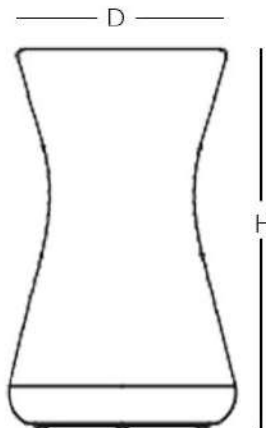

LIGHT BULB: E27 1X MAX 75W

VOLTAGE: 110V

**MATERIALS**

GLASS, METAL

The Flora table lamp available in white and turtledove glass with polished chrome finish. Luminous objects, which in addition to light have a function; That of the vacuum pockets, a simple object that Riccardo has managed to make luxurious and bright.

Flora Table Lamp (FLOTAM)

D= 13.4" (34 cm)  
H= 22.4" (57 cm)