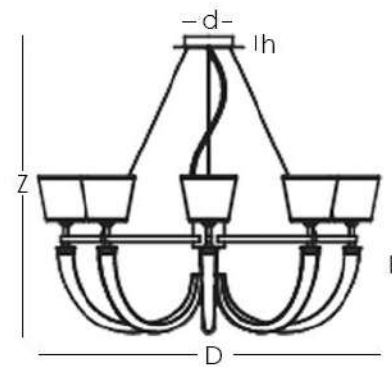

Flirt Life Chandelier (FLISOV08)

D= 39.4" (100 cm)  
H= 18.1" (46 cm)  
d= 7.9" (20 cm)  
h= 1.6" (4 cm)  
Z= 59.1" (150 cm)