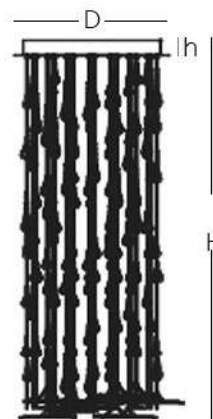

FERSOVSM04, 07

FERRO

FINISHES

GLASS FINISH

CLEAR GLASS

METAL STRUCTURE FINISH

CHROME

The Ferro chandelier is available in transparent crystal with a polished chrome finish. The rain falling on the sea and the shape of the waves in the water. In a romantic way, this is represented by Ferro.

Ferro Chandelier (FERSOVSM04)

D= 18.1" (46 cm)
H= 59.1" (150 cm)
h= 2.4" (6 cm)

Ferro Chandelier (FERSOVBG07)

D= 22" (56 cm)
H= 59.1" (150 cm)
h= 2.4" (6 cm)

FERRO CHANDELIER (FERSOVSM04)

TECHNICAL INFO

LIGHT BULB: GU10 4X MAX 50W

FERRO CHANDELIER (FERSOVBG07)

LIGHT BULB: GU10 7X MAX 50W

VOLTAGE: 110V

MATERIALS

GLASS, METAL