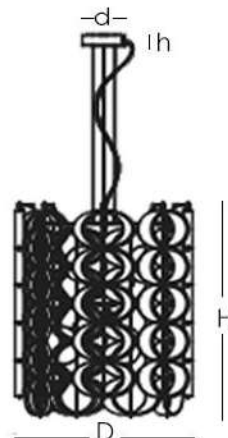

DISSOM  
**DISK**

**FINISHES**

**GLASS FINISH**

WHITE GLASS

RED GLASS

**METAL STRUCTURE FINISH**

CHROME

**TECHNICAL INFO**

LIGHT BULB: E27 6X MAX 60W

VOLTAGE: 110V

**MATERIALS**

GLASS, METAL

The Disk suspended lamp available in white and red glass with polished chrome finish. A single ring alone is not too extraordinary, but assembled in several pieces, it creates Disk, a collection of abundant and lamps that not only gives light to the space, but satisfies it.

**Disk Suspended Lamp (DISSOM)**

D= 23.6" (60 cm)

H= 28.3" (72 cm)

d= 5.5" (14 cm)

h= 1.4" (3.5 cm)