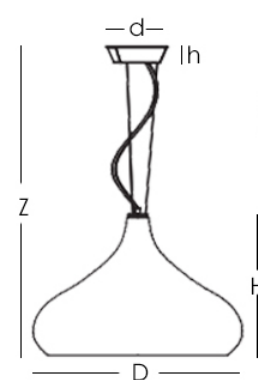

CHESOM
CHESTNUT

FINISHES

GLASS FINISH

WHITE GLASS

TURTLE DOVE GLASS

METAL STRUCTURE FINISH

CHROME

TECHNICAL INFO

LIGHT BULB: E27 1X MAX 100W

VOLTAGE: 110V

The Chestnut suspended lamp available in white and turtledove glass with polished chrome finish. During the autumn season the chestnuts fall, so in an autumn night Giovanni created Chestnut,

CHESOM

D= 19.7" (50 cm)
H= 13" (33 cm)
d= 5.5" (14 cm)
h= 1.6" (4 cm)
Z= 59.1" (150 cm)

MATERIALS

GLASS, METAL