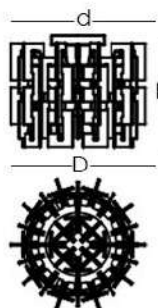

Charlie Wall Lamp (CHAPLMC2)

D= 13.8" (35 cm)  
d= 5.5" (14 cm)  
H= 11.8" (30 cm)

Charlie Wall Lamp (CHAPLMC4)

D= 20.5" (52 cm)  
d= 9.8" (25 cm)  
H= 14.6" (37 cm)

## MATERIALS

GLASS, METAL

**CHARLIE WALL LAMP (CHAAPM)**

**CHARLIE WALL LAMP (CHAPLMC2)**

**CHARLIE WALL LAMP (CHAPLMC4)**

**CHARLIE WALL LAMP (CHAPLML3)**