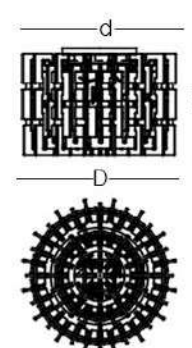

Charlie Wall Lamp (CHAPLMC2)

D= 13.8" (35 cm)  
d= 5.5" (14 cm)  
H= 11.8" (30 cm)

Charlie Wall Lamp (CHAPLMC4)

D= 20.5" (52 cm)  
d= 9.8" (25 cm)  
H= 14.6" (37 cm)

## MATERIALS

GLASS, METAL

**CHARLIE WALL LAMP (CHAAPM)**

**CHARLIE WALL LAMP (CHAPLMC2)**

**CHARLIE WALL LAMP (CHAPLMC4)**

**CHARLIE WALL LAMP (CHAPLML3)**