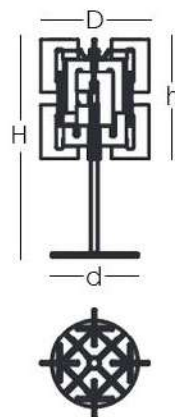

CHATAMSM, BG

CHARLIE

The Charlie table lamp is available in colored glass with a polished chrome finish. The third alphabetic letter, C, is apparently a simple letter, but the idea of installing them together was brilliant! By adopting this concept, Charlie was born, an iconic collection of contemporary lamps with a retro look.

CHATAMSM (Small)

D= 7.9" (20 cm)
H= 15.7" (40 cm)
d= 6.3" (16 cm)
h= 8.7" (22 cm)

CHATAMSM (Large)

D= 11.0" (28 cm)
H= 19.7" (50 cm)
d= 9.1" (23 cm)
h= 8.7" (22 cm)

TECHNICAL INFO

CHARLIE TABLE LAMP (CHATAMSM)

LIGHT BULB: G9 1X MAX 60W

CHARLIE TABLE LAMP (CHATAMBG)

LIGHT BULB: E27 1X MAX 100W

VOLTAGE: 110V

MATERIALS

GLASS, METAL