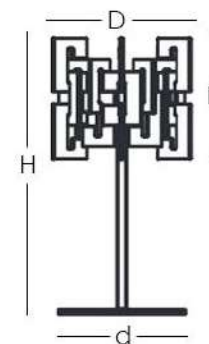

CHATAMSM (Small)

D= 7.9" (20 cm)
H= 15.7" (40 cm)
d= 6.3" (16 cm)
h= 8.7" (22 cm)

CHATAMSM (Large)

D= 11.0" (28 cm)
H= 19.7" (50 cm)
d= 9.1" (23 cm)
h= 8.7" (22 cm)

TECHNICAL INFO

CHARLIE TABLE LAMP (CHATAMSM)

LIGHT BULB: G9 1X MAX 60W

CHARLIE TABLE LAMP (CHATAMBG)

LIGHT BULB: E27 1X MAX 100W

VOLTAGE: 110V

MATERIALS

GLASS, METAL