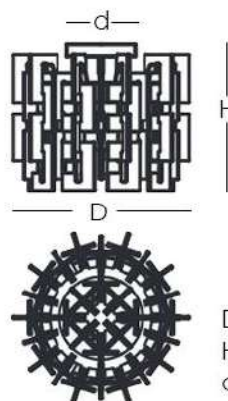

CHAPLMC2, C4, L3

CHARLIE

The Charlie chandelier is available in colored glass with a polished chrome finish. The third alphabetic letter, C, is apparently a simple letter, but the idea of installing them together was brilliant! By adopting this concept, Charlie was born, an iconic collection of contemporary lamps with a retro look.

Charlie Rounded Chandelier (CHAPLMC2)

D= 13.8" (35 cm)
H= 11.8" (30 cm)
d= 5.5" (14 cm)

Charlie Rounded Chandelier (CHAPLMC4)

D= 20.5" (52 cm)
H= 14.6" (37 cm)
d= 9.8" (25 cm)

Charlie Linear Chandelier (CHAPLML3)

W= 61.0" (155 cm)
D= 15.0" (38 cm)
H= 14.2" (36 cm)

TECHNICAL INFO

CHARLIE CHANDELIER (CHAPLMC2)

LIGHT BULB: G9 3X MAX 60W

CHARLIE CHANDELIER (CHAPLMC4)

LIGHT BULB: G9 6X MAX 60W

CHARLIE CHANDELIER (CHAPLML3)