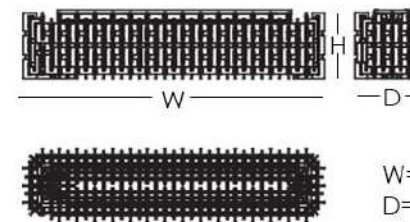

Charlie Rounded Chandelier (CHAPLMC2)

D= 13.8" (35 cm)
H= 11.8" (30 cm)
d= 5.5" (14 cm)

Charlie Rounded Chandelier (CHAPLMC4)

D= 20.5" (52 cm)
H= 14.6" (37 cm)
d= 9.8" (25 cm)

Charlie Linear Chandelier (CHAPLML3)

W= 61.0" (155 cm)
D= 15.0" (38 cm)
H= 14.2" (36 cm)

TECHNICAL INFO

CHARLIE CHANDELIER (CHAPLMC2)

LIGHT BULB: G9 3X MAX 60W

CHARLIE CHANDELIER (CHAPLMC4)

LIGHT BULB: G9 6X MAX 60W

CHARLIE CHANDELIER (CHAPLML3)