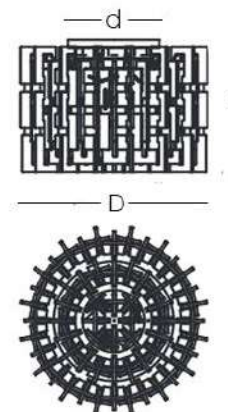

CHAPLMC2, C4, L3

CHARLIE

The Charlie chandelier is available in colored glass with a polished chrome finish. The third alphabetic letter, C, is apparently a simple letter, but the idea of installing them together was brilliant! By adopting this concept, Charlie was born, an iconic collection of contemporary lamps with a retro look.

Charlie Rounded Chandelier (CHAPLMC2)

D= 13.8" (35 cm)
H= 11.8" (30 cm)
d= 5.5" (14 cm)

Charlie Rounded Chandelier (CHAPLMC4)

D= 20.5" (52 cm)
H= 14.6" (37 cm)
d= 9.8" (25 cm)

Charlie Linear Chandelier (CHAPLML3)

W= 61.0" (155 cm)
D= 15.0" (38 cm)
H= 14.2" (36 cm)

TECHNICAL INFO

CHARLIE CHANDELIER (CHAPLMC2)

LIGHT BULB: G9 3X MAX 60W

CHARLIE CHANDELIER (CHAPLMC4)

LIGHT BULB: G9 6X MAX 60W

CHARLIE CHANDELIER (CHAPLML3)