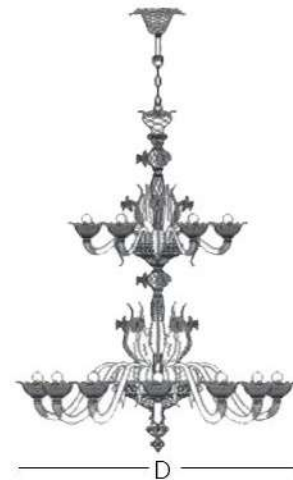

BURSOV08

BURANO

FINISHES

GLASS FINISH

CLEAR GLASS

GOLD GLASS

METAL STRUCTURE FINISH

GOLD

CHROME

The Burano chandelier is available in transparent and transparent gold glass with polished chrome and polished gold finish. Simply classic, the 700, or the timeless style that never changes.

BURSOV08 (8-Arm)

H

D= 33.9" (86 cm)
H= 33.5" (85 cm)

D

BURSOV18 (18- Arm)

H

D= 47.2" (120 cm)
H= 49.1" (150 cm)

D

TECHNICAL INFO