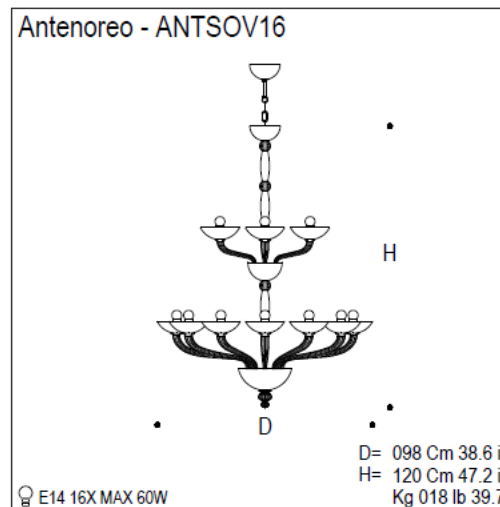

Frame: **Polished Chrome / Polished Gold**

MATERIALS

- Glass
- Metal

Antenoreo 8 Arm Chandelier (ANTISOV16)