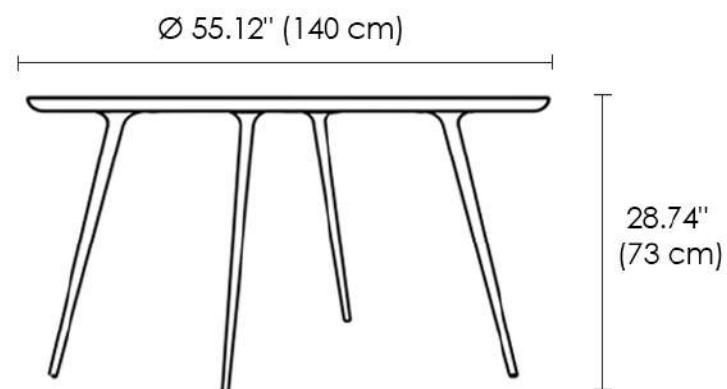

Accent Matte Lacquered Dining Table 140

Design Space Copenhagen

Finishes

Oak Finish :

Matte Oak

Material

- Solid Oak

Certification

Accent Dining Table Ø 140