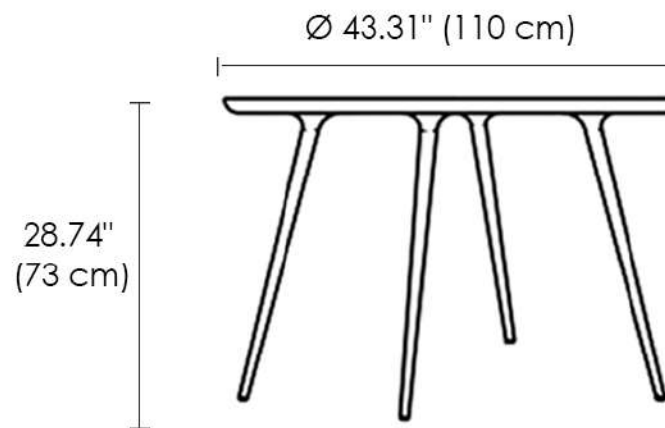

Accent Matte Lacquered Dining Table Ø 110

Design Space Copenhagen

Finishes

Oak Finish :

Matte Oak

Material

- Solid Oak

Certification

Accent Dining Table Ø 110