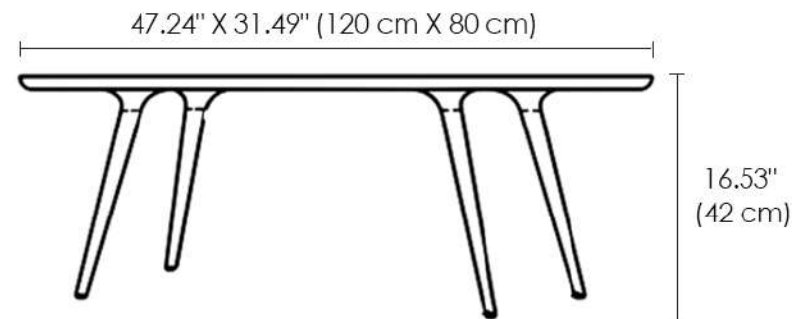

Accent Sirka Gray Stain Oval Lounge Coffee Table

Design Space Copenhagen

Finishes

Oak Finish :

Material

- Solid Oak

Certification

- FSC® certified oak.

The Accent Oval Lounge Table, designed by the Danish architect company Space Copenhagen and combines a sculptural and handcrafted aesthetic. Following along the same bloodline as the iconic High Stool, the Accent collection consists of three coffee tables, a larger oval lounge table and a round dining table. Crafted in solid FSC® certified oak with a Sirka Gray Stain.

Accent Oval Lounge Coffee Table